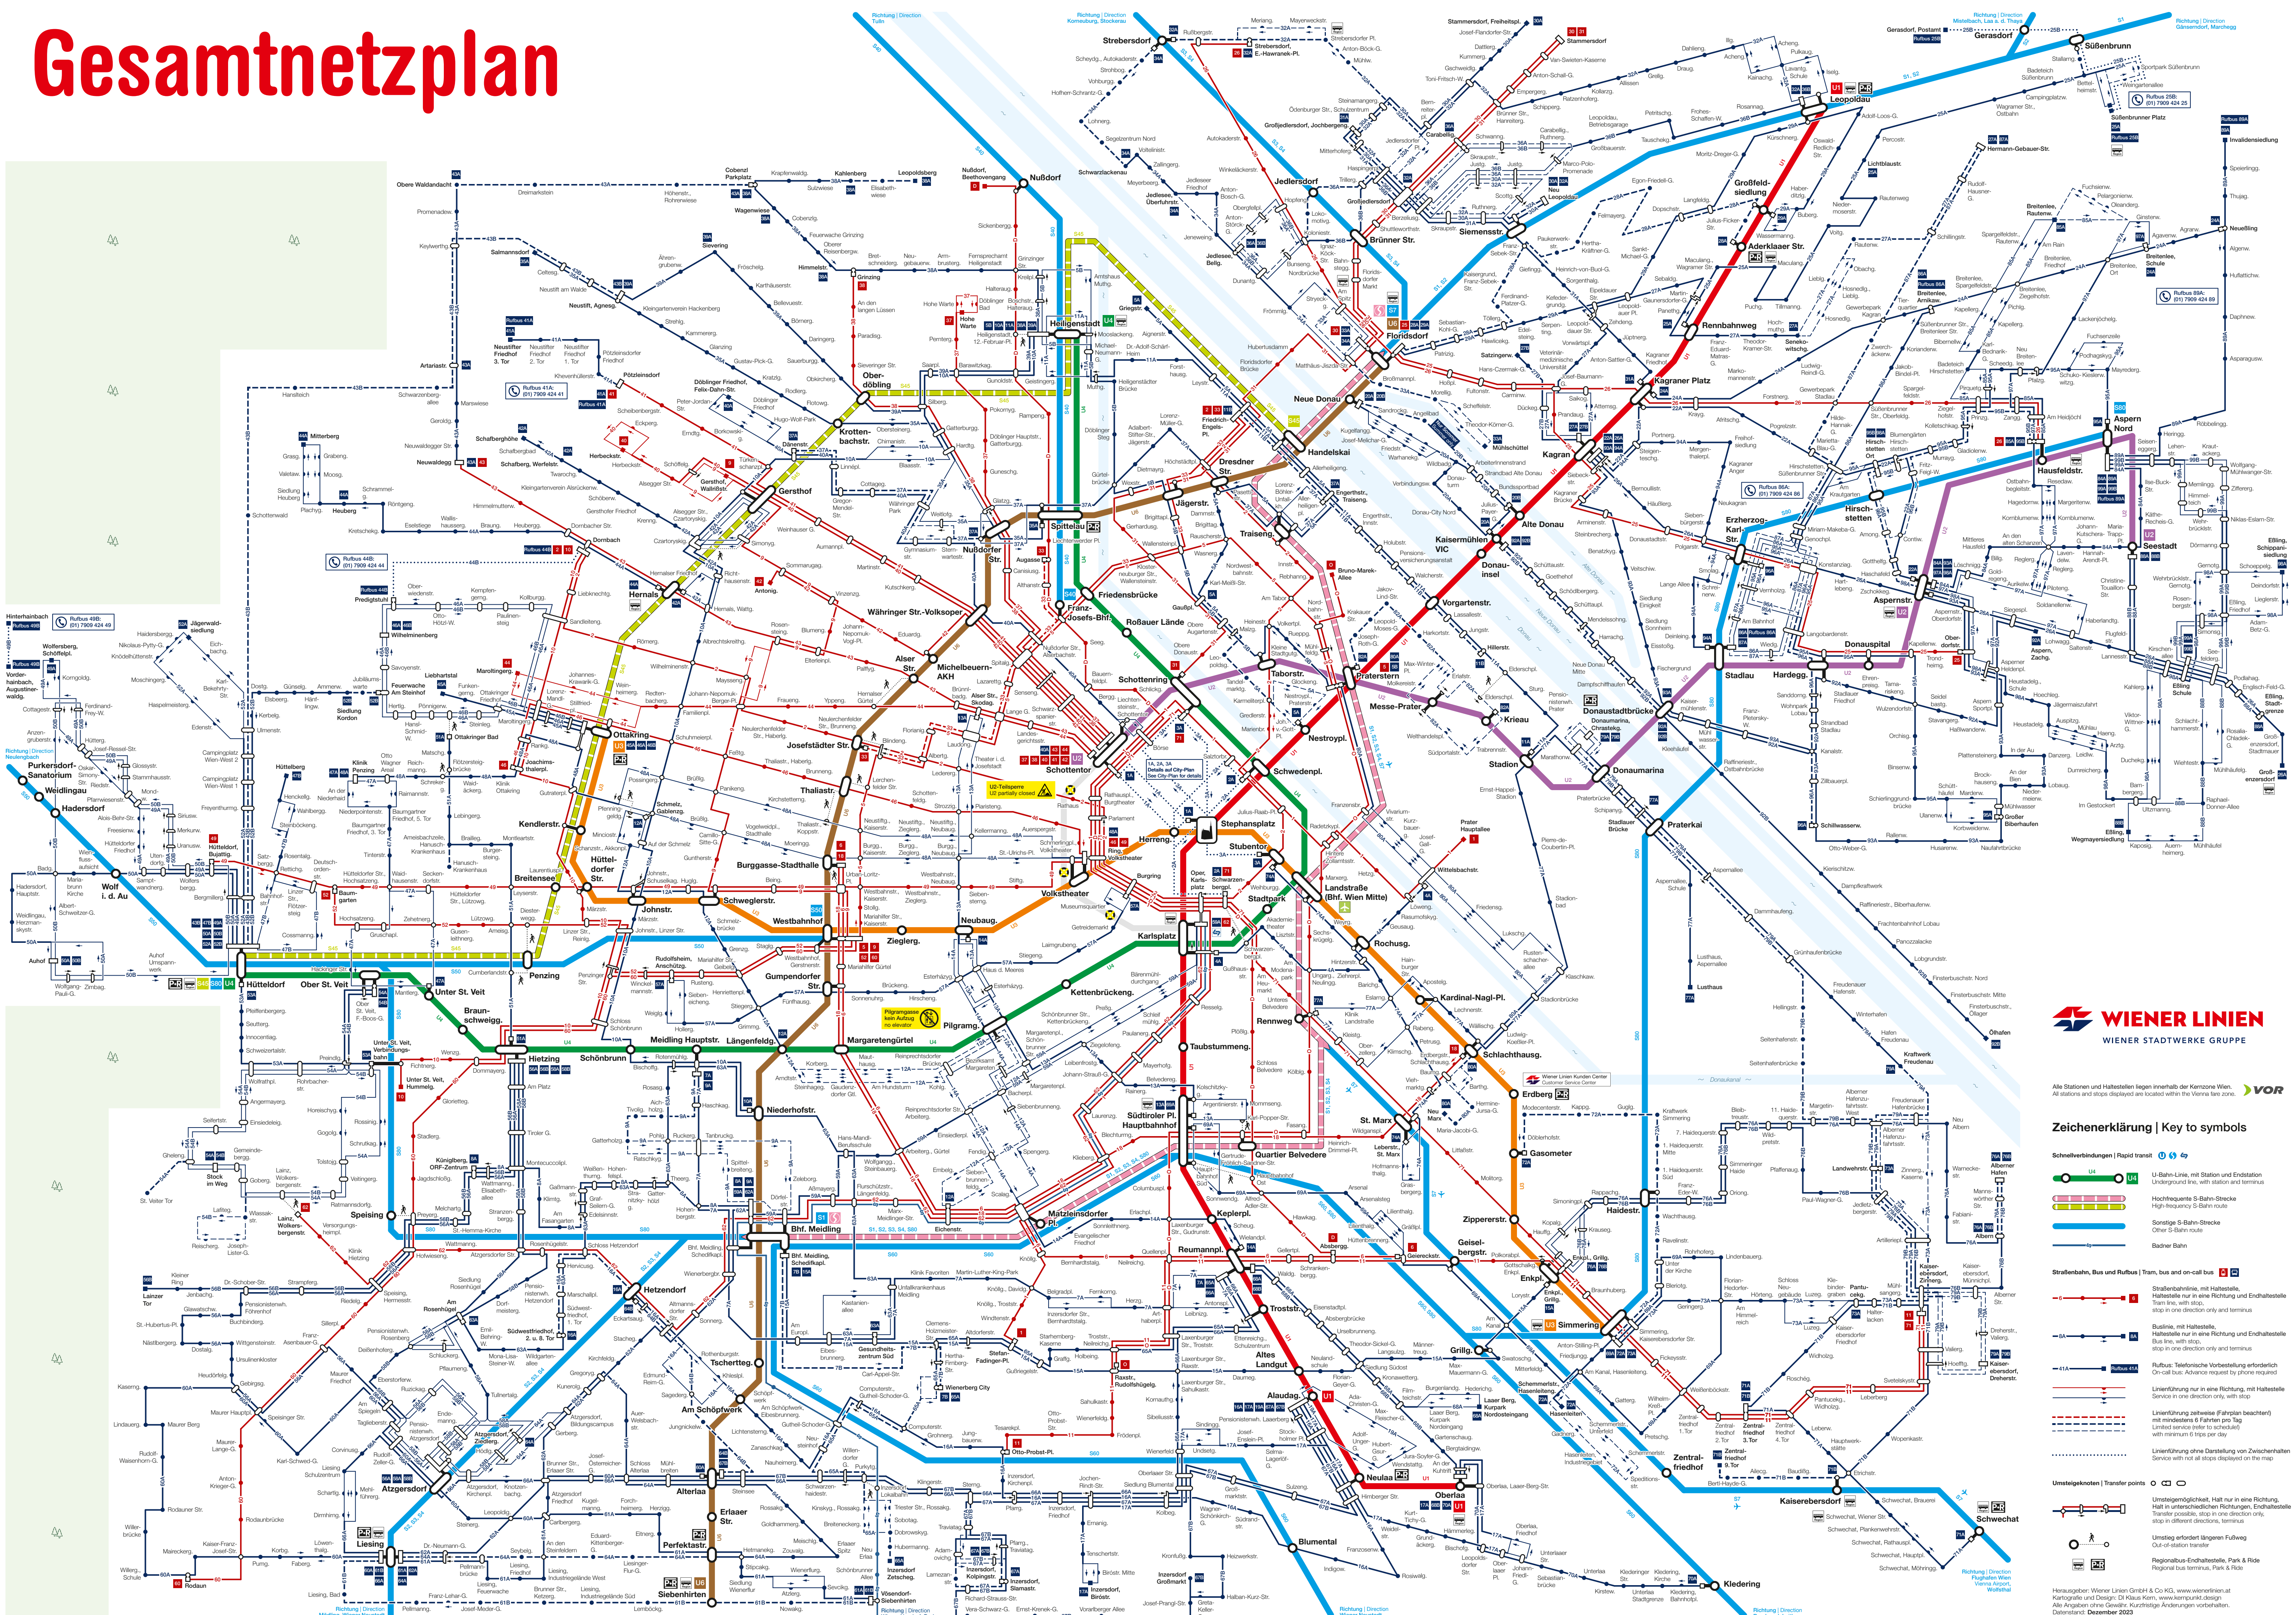

Gesamtnetzplan

Zeichenerklärung | Key to symbols