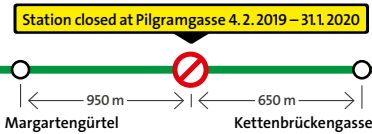

The city is yours.

Station closed at Pilgramgasse

Due to the work to extend the U2 underground line, the U4 station Pilgramgasse is closed in both directions until approximately 31 January 2020.

For journeys from and to the airport via Wien Mitte – Landstraße we recommend the following connections:

WIEN MITTE-LANDSTRASSE > PILGRAMGASSE

- Take the U3 to Neubaugasse
- Change to the 13A Hauptbahnhof or 14A Reumannplatz and get off at Pilgramgasse

PILGRAMGASSE > WIEN MITTE-LANDSTRASSE

- Take the 13A Skodagasse or 14A Neubaugasse to Neubaugasse
- Change to the U3 Simmering and get off at Wien Mitte-Landstraße